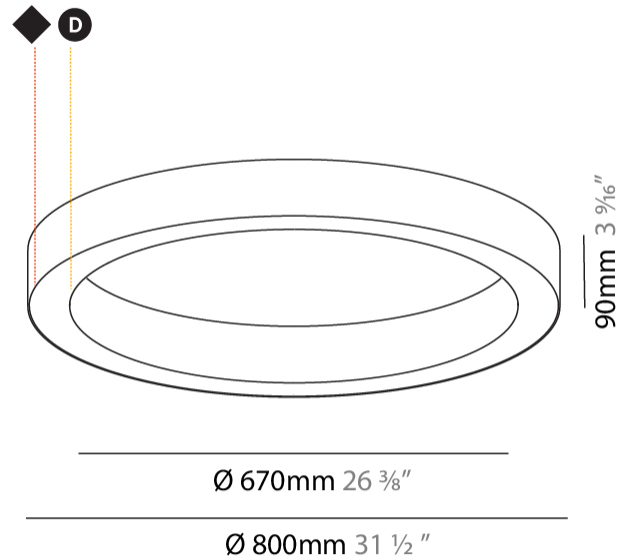

1. To build a product code in our configurator select the specify button on the base model # product page
2. To build a manual product code on this datasheet choose from the options listed below in blue font and add the suffix to the base model #

GENERAL

Series: Glorious
Subseries: Glorious Slim
Brand: Prolicht
Division: Architectural
Mounting Type: Surface
Mounting Location: Ceiling

PHYSICAL

Shape: Round
Diameter (mm): 800
Diameter (in): 31 1/2
Height (mm): 90
Height (in): 3 9/16
Light Distribution: Direct
Weight (kg): 6.814
Weight (lbs): 14.99
Diffuser: PMMA - Opal or Micro-Prism
Fixture Finish: SSR / BKV / CWI / CRY / HAB / LAG / UFT / ITA / RUA / RUR / MIC / FTG / MYG / TWT / LOD / PUS / FRO / FUP / KIA / POP / BLS / SPG / MEY / GOH / GUM / CHC / COM / ABZ / JAG / OBR / MOS / ROR
Fixture Material: Aluminum

ELECTRICAL

Lamp Type: LED (Zhaga Standard)
Input Wattage (W): 56
Total Output Wattage (W): 48
Dimming: Tri-Mode (Non-Dimming and Phase Dimming (120Vac only) and 0-10V Dimming)
Driver Included: Yes
Driver Location: Integrated
Driver Type: Constant Current - Universal
Driver Class: Class 2
Input Voltage (V): 120 - 277
Constant Current (MA): 350

LED

Color Temperature (°K): 3000 / 3500 / 4000
Max. Delivered Lumen (lm): 5450 / 5557 / 5670
CRI: >80 CRI
Efficiency (%): 88.4
Lamp Life (hrs): 50000

OPTICAL

RATINGS AND CERTIFICATIONS

Certified By: Certified for North American Standards
IP rating: IP20